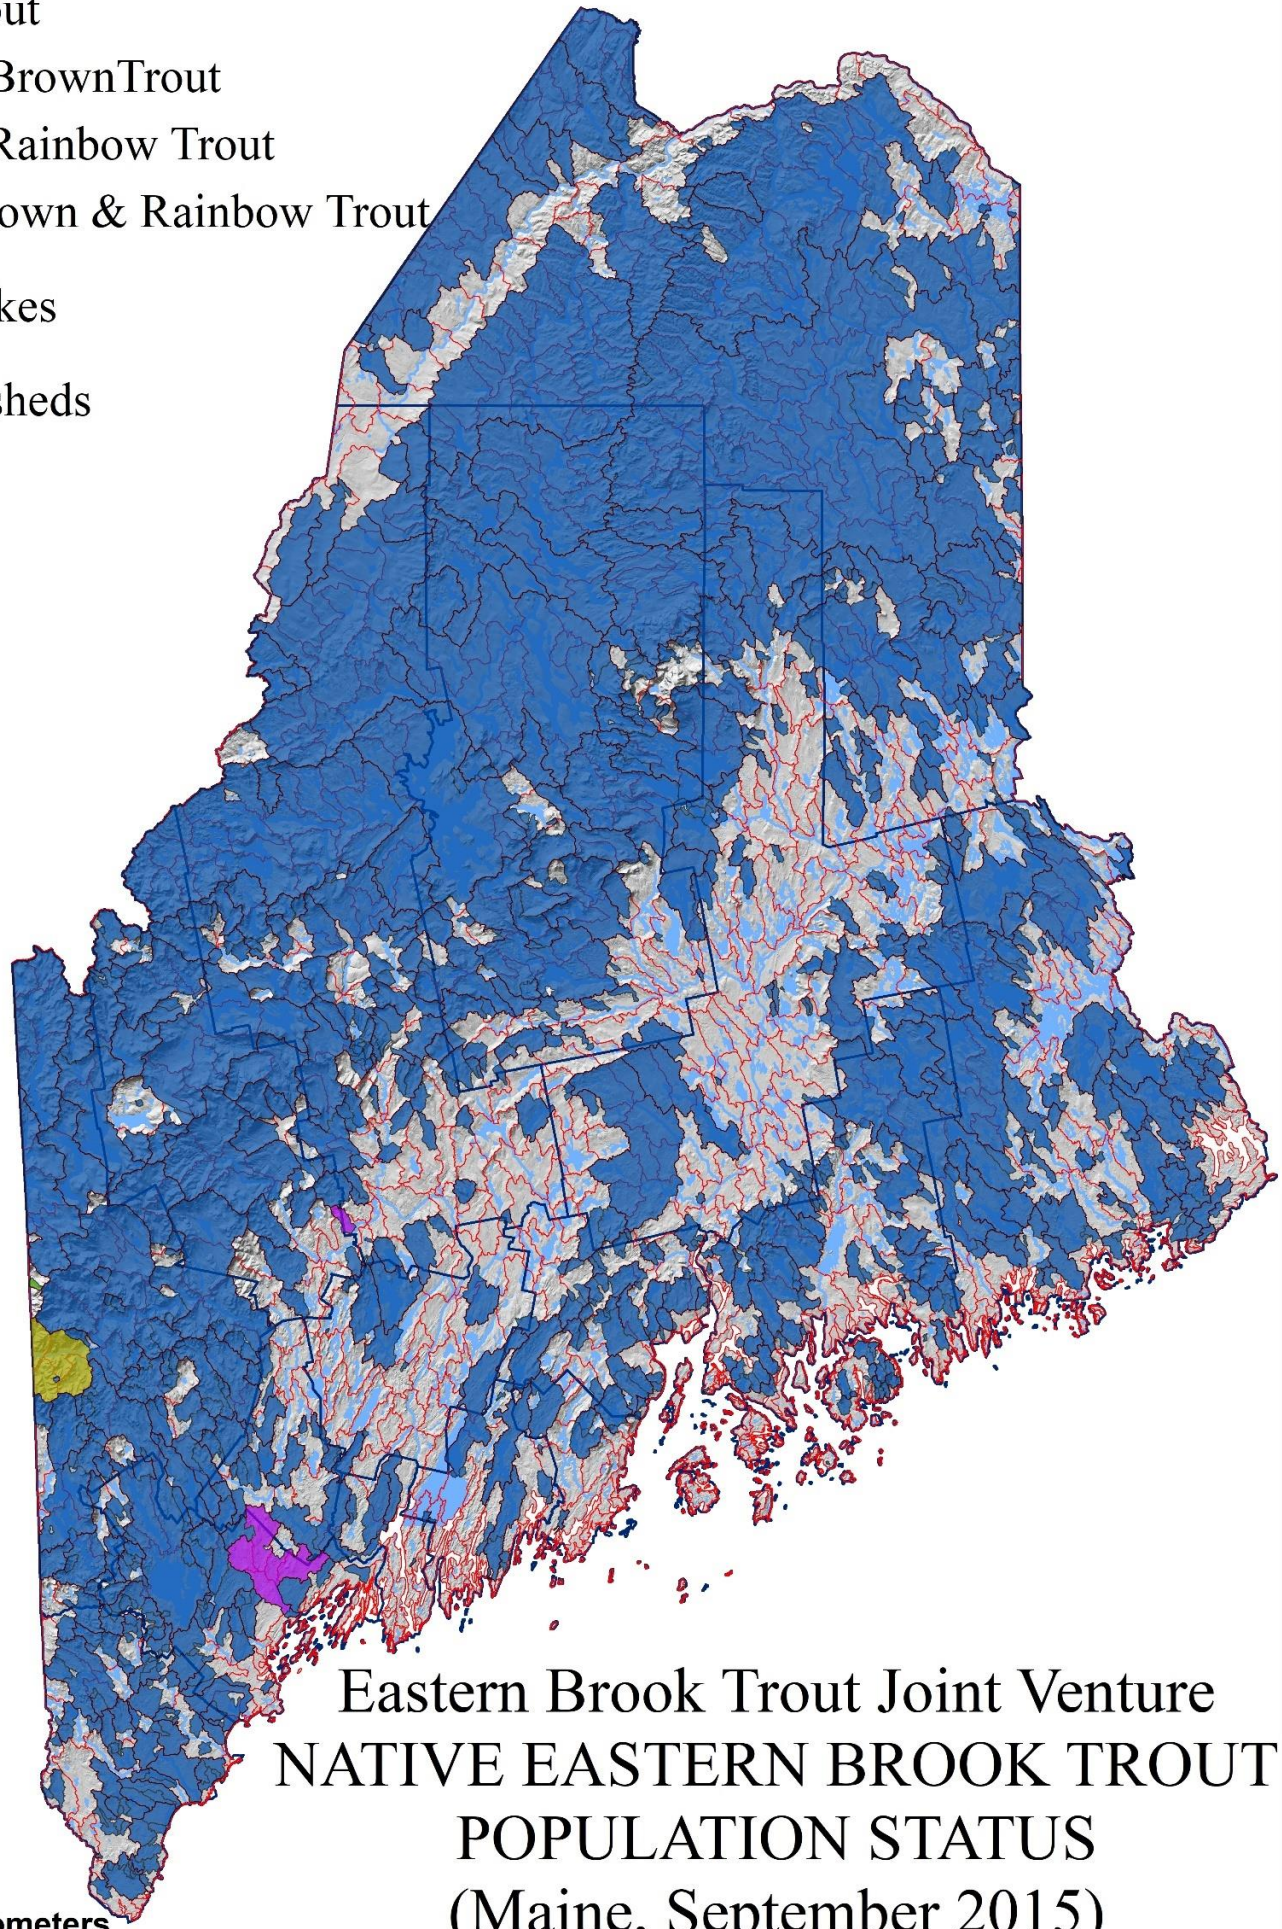

# Habitat Patch Composition

- Brook Trout
- Brook & Brown Trout
- Brook & Rainbow Trout
- Brook, Brown & Rainbow Trout
- Rivers/Lakes
- Subwatersheds
- Counties

0 10 20 40  
Miles

0 20 40 80  
Kilometers