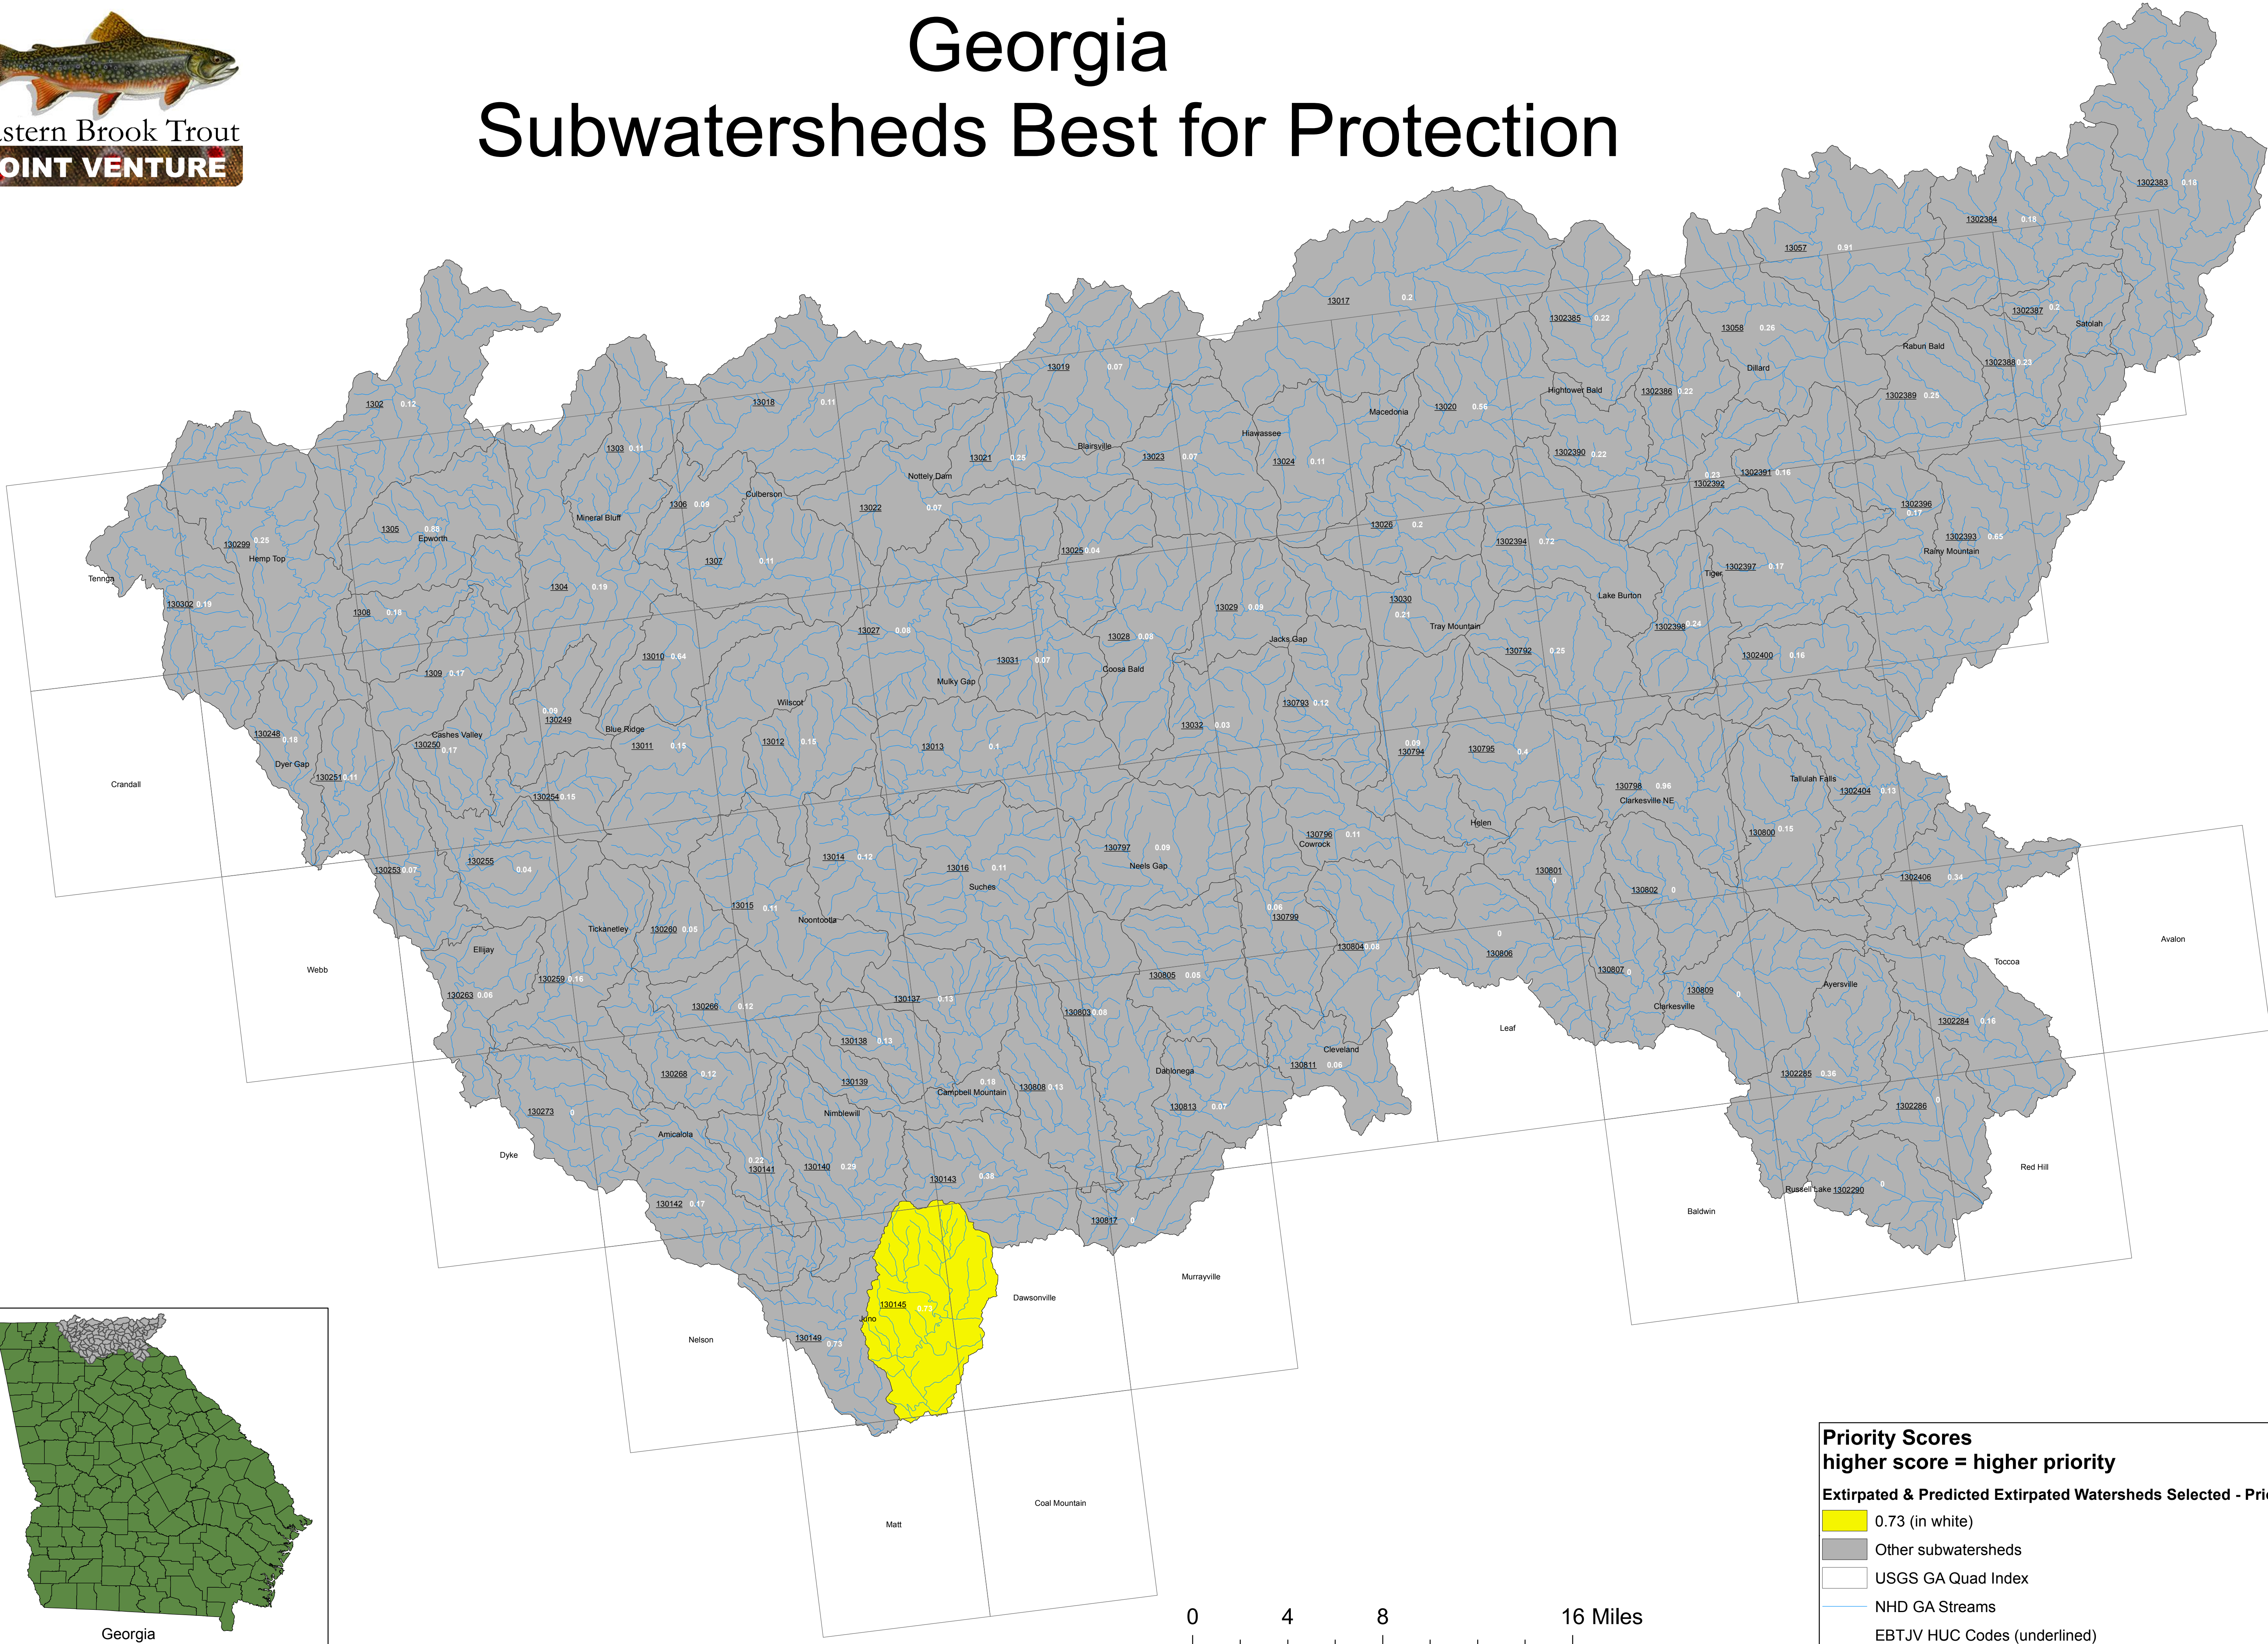

# Georgia Subwatersheds Best for Protection

**Priority Scores**  
higher score = higher priority

**Extirpated & Predicted Extirpated Watersheds Selected - Priority Scores**

- 0.73 (in white)
- Other subwatersheds
- USGS GA Quad Index
- NHD GA Streams
- EBTJV HUC Codes (underlined)