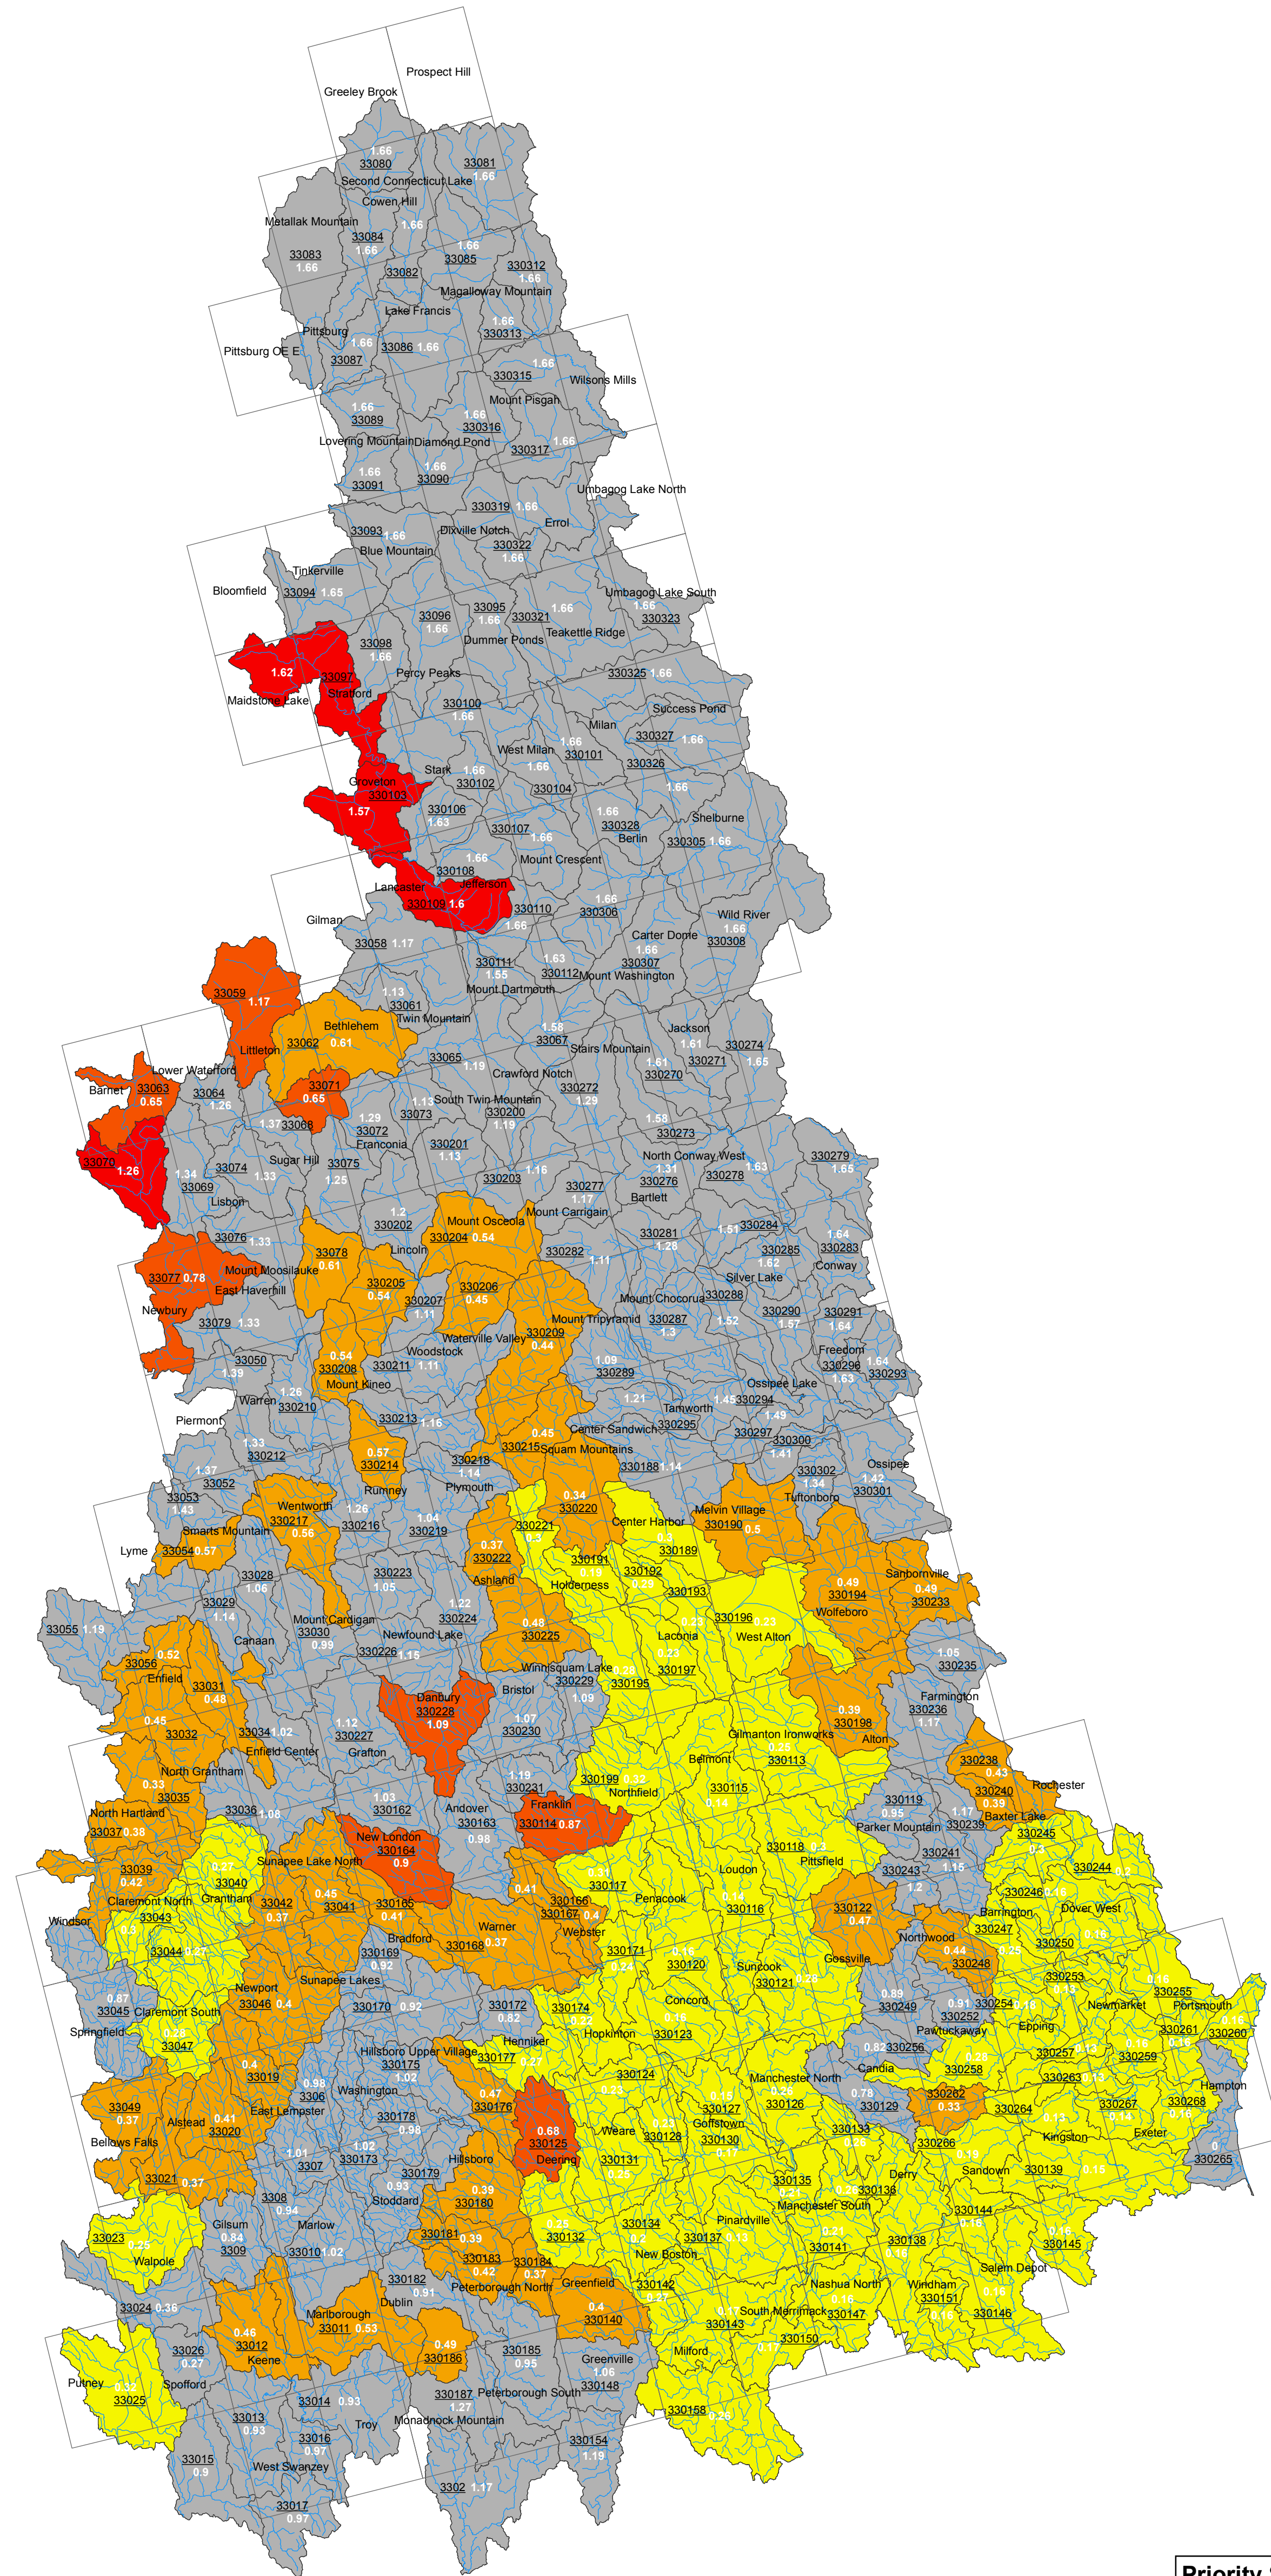

New Hampshire Subwatersheds Best for Enhancement

Priority Scores	
higher score = higher priority	
	0.13 - 0.32 (in white)
	0.33 - 0.61 (in white)
	0.62 - 1.17 (in white)
	Other Subwatersheds
	USGS NH Quad Index
	NHD NH Streams
	EBTJV HUC Codes (underlined>