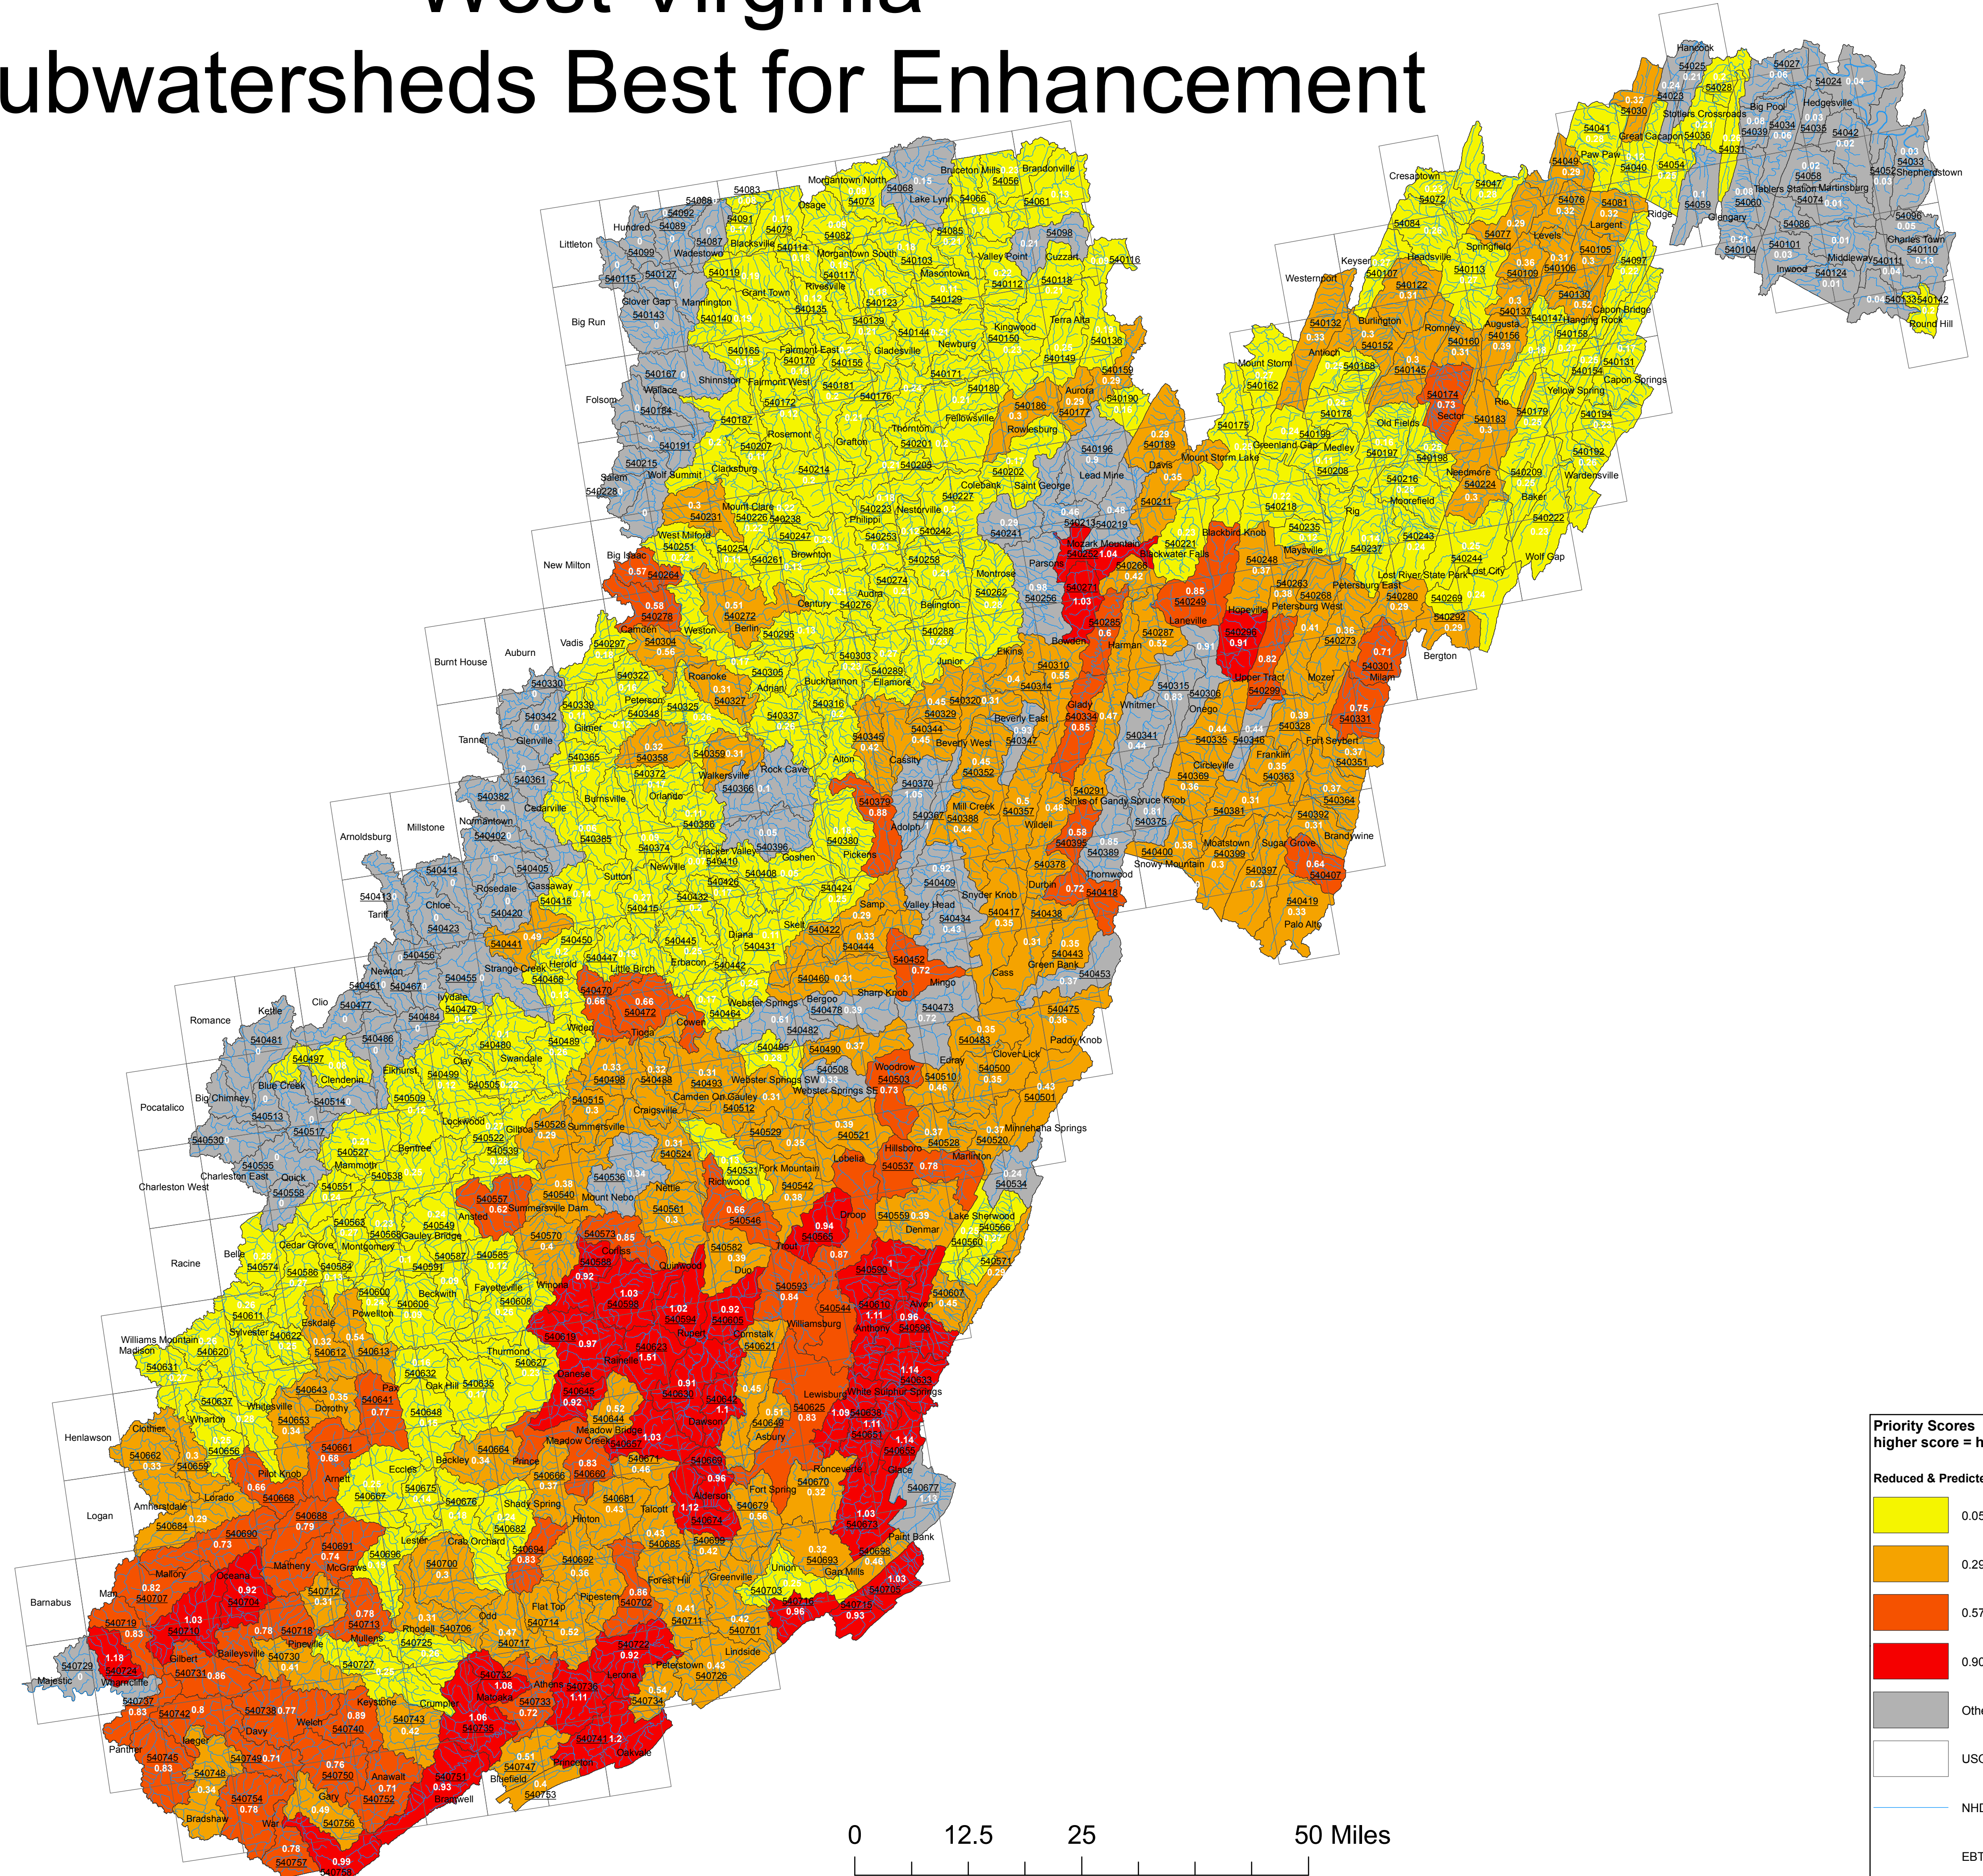

Eastern Brook Trout
JOINT VENTURE

West Virginia Subwatersheds Best for Enhancement

West Virginia

Priority Scores	
higher score = higher priority	
	0.05 - 0.28 (in white)
	0.29 - 0.56 (in white)
	0.57 - 0.89 (in white)
	0.90 - 1.51 (in white)
	Other Subwatersheds
	USGS WW Quad Index
	NHD WW Streams
	EBTV JUC Codes (underlined)