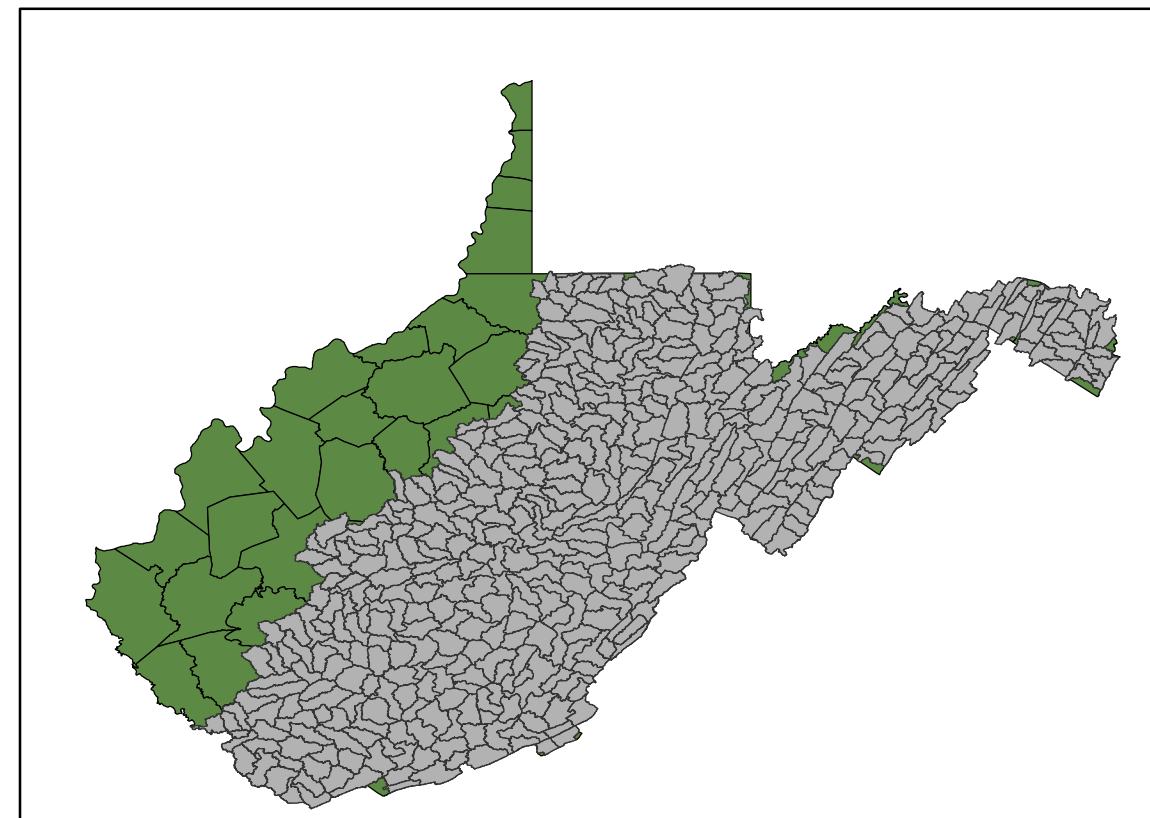

Eastern Brook Trout
JOINT VENTURE

West Virginia Subwatersheds Best for Enhancement

West Virginia

Priority Scores	
higher score = higher priority	
	0.05 - 0.28 (in white)
	0.29 - 0.56 (in white)
	0.57 - 0.89 (in white)
	0.90 - 1.51 (in white)
	Other Subwatersheds
	USGS WW Quad Index
	NHD WW Streams
	EBTV JUC Codes (underlined)